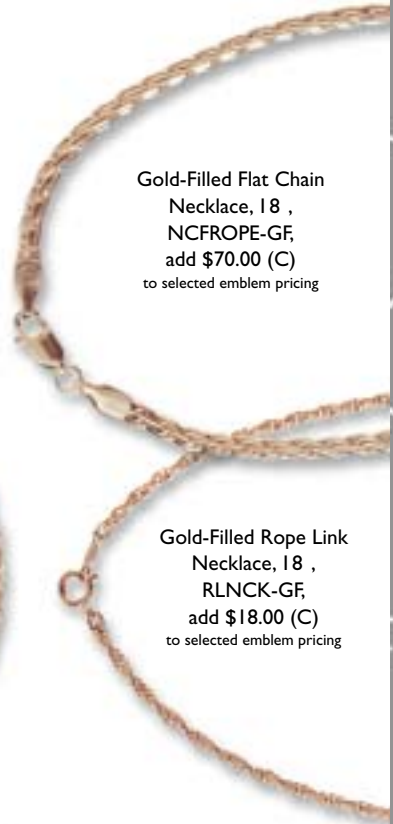

Double Sided Tape,
add \$0.10 (A)
to selected emblem pricing
(add suffix -DT to selected
emblem item #)

Stick Pin,
add \$0.90 (A)
to selected emblem pricing
(add suffix -DT to selected emblem item #)

Rubber Back,
add \$0.06 (A)
to selected emblem pricing
(add suffix -RBR to selected
emblem item #)

Product Ideas

Sterling Charm Bracelet, 7 ,
SSBRCCHRM,
add \$22.50 (C)
to selected emblem pricing

Sterling Figaro Charm Bracelet, 7 ,
SSBRCFIG,
add \$33.00 (C)
to selected emblem pricing

Gold-Filled Charm Bracelet, 7 ,
GFBRCCHRM,
add \$66.00 (C)
to selected emblem pricing

Gold-Filled Rope Charm Bracelet, 7 ,
RLBRC-GF,
add \$12.00 (C)
to selected emblem pricing

Gold-Filled Flat Chain Necklace, 18 ,
NCFROPE-GF,
add \$70.00 (C)
to selected emblem pricing

Gold-Filled Rope Link Necklace, 18 ,
RLNCK-GF,
add \$18.00 (C)
to selected emblem pricing