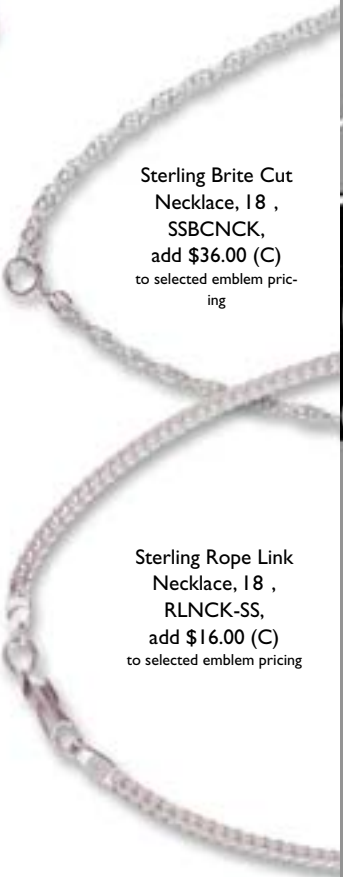

Product Ideas

Ball Marker,
BALL MARKER, add \$0.20 (C)
to selected emblem pricing

Wine Charms,
see pricing
on page 22.

Zipper Pull,
10, add \$0.10 (C)
to selected emblem pricing

Sterling Silver Cuff Backing,
add \$15.00 pair (C)
Gold-Filled Cuff Backing,
add \$20.00 pair (C)
to selected emblem pricing

Product Ideas

Sterling Charm Bracelet, 7 ,
SSBRCCHRM,
add \$22.50 (C)
to selected emblem pricing

Sterling Figaro Charm Bracelet, 7 ,
SSBRCFIG,
add \$33.00 (C)
to selected emblem pricing

Gold-Filled Charm Bracelet, 7 ,
GFBRCCHRM,
add \$66.00 (C)
to selected emblem pricing

Gold-Filled Rope Charm Bracelet, 7 ,
RLBRC-GF,
add \$12.00 (C)
to selected emblem pricing

Gold-Filled Flat Chain Necklace, 18 ,
NCFROPE-GF,
add \$70.00 (C)
to selected emblem pricing

Gold-Filled Rope Link Necklace, 18 ,
RLNCK-GF,
add \$18.00 (C)
to selected emblem pricing

Card Case, CASE-EP,
add \$20.00 (C)
to selected emblem pricing

Money Clip, gold tone scalloped, SCALMC-EP,
add \$25.00 (C)
to selected emblem pricing

Front Pocket Wallet, brown leather with hinged money clip,
add \$24.00 (C)
to selected emblem pricing