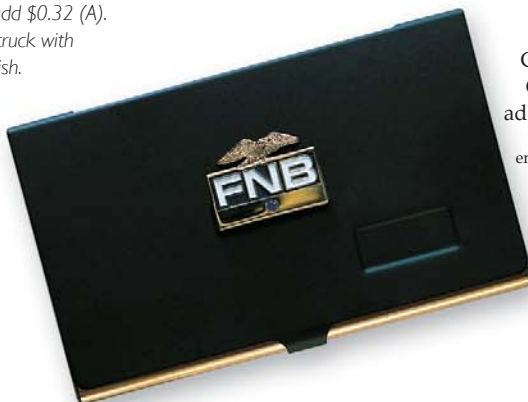

Card Case, CASE-EP, add $20.00 (C) to selected emblem pricing