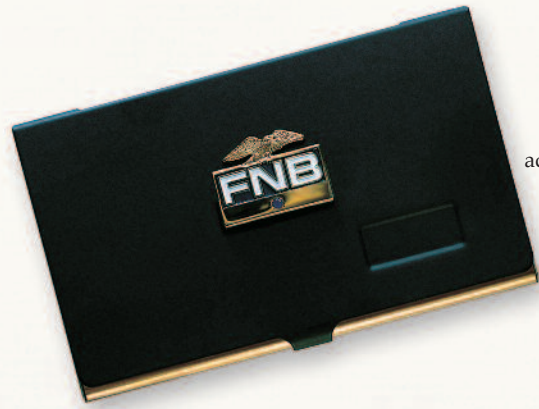

DOG TAGS

- A. Screen print on brass.
- B. Screen print on aluminum with rubber guard, add \$0.32 (A).
- C. Promo die struck with two-tone finish.

Card Case, CASE-EP, add \$20.00 (C) to selected emblem pricing

Key finder, add \$1.80 (C) to selected emblem pricing

Zipper Pull, add \$0.10 (C) to selected emblem pricing

WHEN TO USE EMBLEM ENHANCEMENTS

**School Pride  
Organizational ID  
Sport Teams**

*Our dog tags not only stand out; they're very cool, too!*

**Women's Groups  
Product Promotions**

*Key finder — an excellent choice! And one they'll use every day.*

**Business Gifts**

*Cufflinks are a classy gift, and our business card cases make an elegant presentation.*