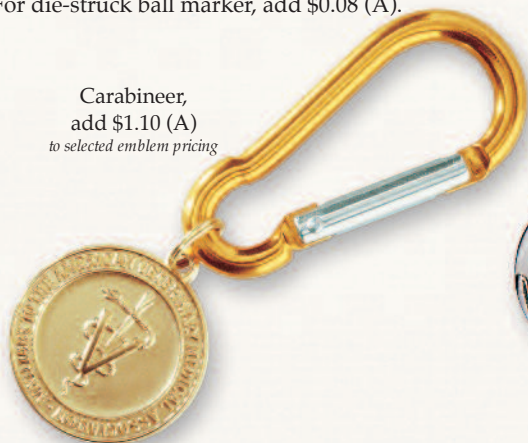

DIVOT TOOLS

- A. Antique bronze with die-struck ball marker insert.
 - B. Antique silver with die-struck ball marker insert.
 - C. Antique bronze with screen print ball marker insert.
- Note: Divot tool size is 3 1/4-inches tall.

DIVOT TOOLS WITH CUSTOM MAGNETIC BALL MARKERS

Divot tool finishes: Gold, nickel silver, or antiqued in bronze or silver.

Ball marker finishes: Antiqued in bronze, silver or gold

Brass	50	100	250	500	Tooling Charge
	-99	-249	-499	-999	
P66-Divot tool Die-struck ball marker with divot tool	8.10	6.90	5.70	5.10	100.00
P77-Divot tool Screen print ball marker with divot tool	8.70	7.40	6.00	5.10	per color 40.00
			4A	G	

Includes up to four colors. Additional colors, \$0.12 (A) ea.

OPTIONS

Epoxy dome: Included in screen print pricing.
For die-struck ball marker, add \$0.08 (A).

Carabineer,
add \$1.10 (A)
to selected emblem pricing